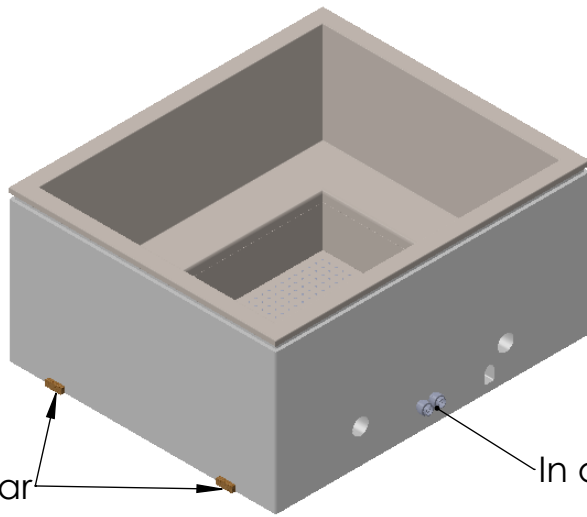

Vikt: 210 kg  
 Volym: 2500 liter

Lyftreglar

In och utlopp 50mm

UNLESS OTHERWISE SPECIFIED:  
 DIMENSIONS ARE IN MILLIMETERS  
 SURFACE FINISH:  
 TOLERANCES:  
 LINEAR:  
 ANGULAR:

FINISH:

DEBURR AND  
 BREAK SHARP  
 EDGES

DO NOT SCALE DRAWING

REVISION

	NAME	SIGNATURE	DATE
DRAWN			
CHK'D			
APPV'D			
MFG			
Q.A			

TITLE:

MATERIAL:

DWG NO. **2000x2400**

SCALE: 1:50

SHEET 1 OF 1