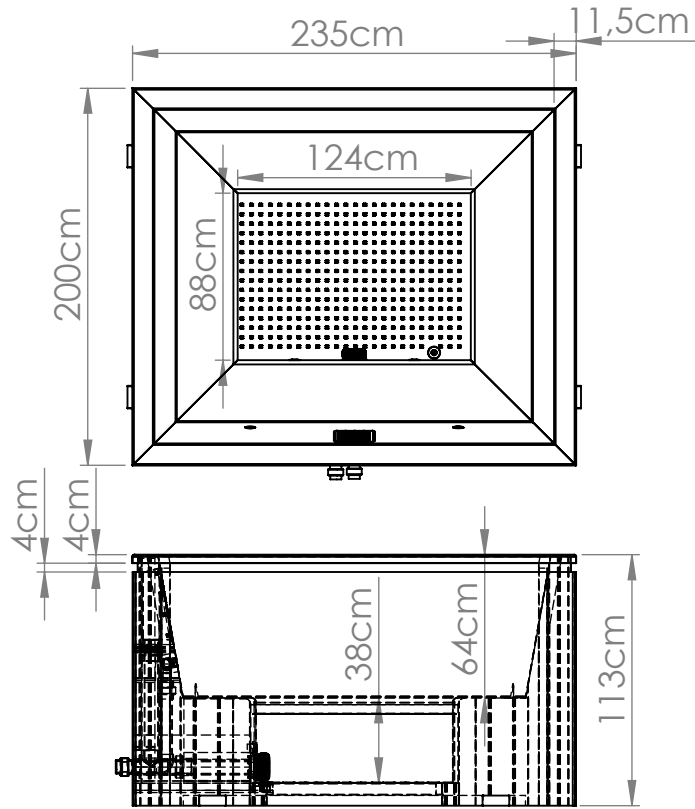

Vikt: 210 kg  
 Volym: 2500 liter

Lyftreglar

In och utlopp 50mm

UNLESS OTHERWISE SPECIFIED:  
 DIMENSIONS ARE IN MILLIMETERS  
 SURFACE FINISH:  
 TOLERANCES:  
 LINEAR:  
 ANGULAR:

FINISH:

DEBURR AND  
 BREAK SHARP  
 EDGES

DO NOT SCALE DRAWING

REVISION

	NAME	SIGNATURE	DATE
DRAWN			
CHK'D			
APPV'D			
MFG			
Q.A			

TITLE:

MATERIAL:

DWG NO. **2000x2400**

SCALE: 1:50

SHEET 1 OF 1

A4