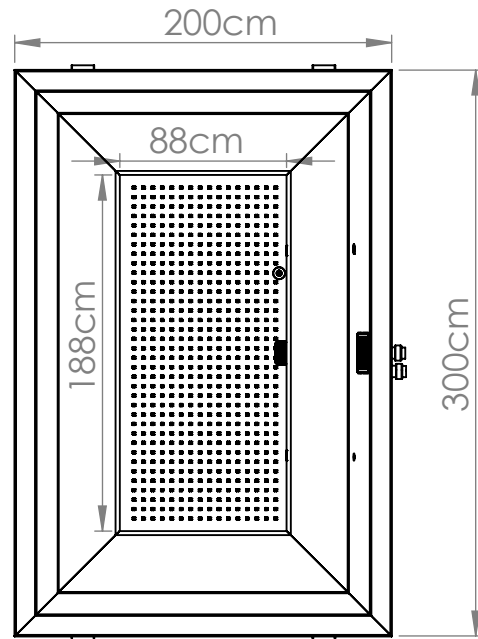

Vikt: 250kg

Volym: 3500 liter

Lyftreglar

In och utlopp 50mm

UNLESS OTHERWISE SPECIFIED:  
 DIMENSIONS ARE IN MILLIMETERS  
 SURFACE FINISH:  
 TOLERANCES:  
 LINEAR:  
 ANGULAR:

FINISH:

DEBURR AND  
BREAK SHARP  
EDGES

DO NOT SCALE DRAWING

REVISION

	NAME	SIGNATURE	DATE	
DRAWN				
CHK'D				
APPV'D				
MFG				
Q.A				

TITLE:	
DWG NO.	2000x3000
SCALE: 1:50	SHEET 1 OF 1

A4

F  
E  
D  
C  
B  
A

F  
E  
D  
C  
B  
A

4 3 2 1