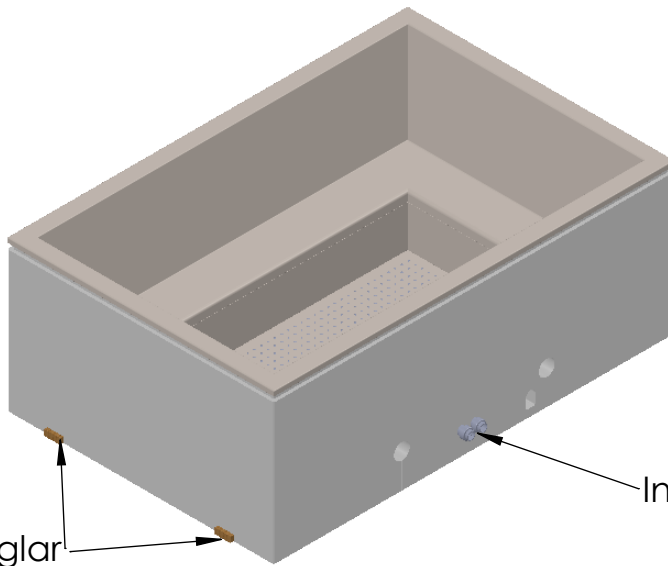

Vikt: 250kg

Volym: 3500 liter

Lyftreglar

In och utlopp 50mm

UNLESS OTHERWISE SPECIFIED:  
 DIMENSIONS ARE IN MILLIMETERS  
 SURFACE FINISH:  
 TOLERANCES:  
 LINEAR:  
 ANGULAR:

FINISH:

DEBURR AND  
BREAK SHARP  
EDGES

DO NOT SCALE DRAWING

REVISION

	NAME	SIGNATURE	DATE	
DRAWN				
CHK'D				
APPV'D				
MFG				
Q.A				

TITLE:	
DWG NO.	2000x3000
SCALE: 1:50	SHEET 1 OF 1

A4

F  
E  
D  
C  
B  
A

F  
E  
D  
C  
B  
A

4 3 2 1