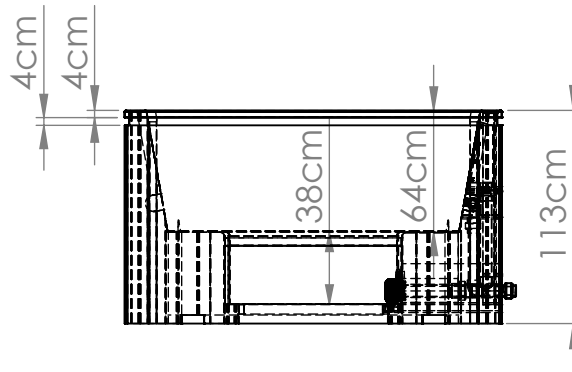

Vikt: 250kg

Volym: 3500 liter

Lyftreglar

In och utlopp 50mm

UNLESS OTHERWISE SPECIFIED:  
 DIMENSIONS ARE IN MILLIMETERS  
 SURFACE FINISH:  
 TOLERANCES:  
 LINEAR:  
 ANGULAR:

FINISH:

DEBURR AND  
BREAK SHARP  
EDGES

DO NOT SCALE DRAWING

REVISION

	NAME	SIGNATURE	DATE	
DRAWN				
CHK'D				
APPV'D				
MFG				
Q.A				

TITLE:	
DWG NO.	2000x3000
SCALE: 1:50	SHEET 1 OF 1

A4

F  
E  
D  
C  
B  
A

F  
E  
D  
C  
B  
A

4 3 2 1