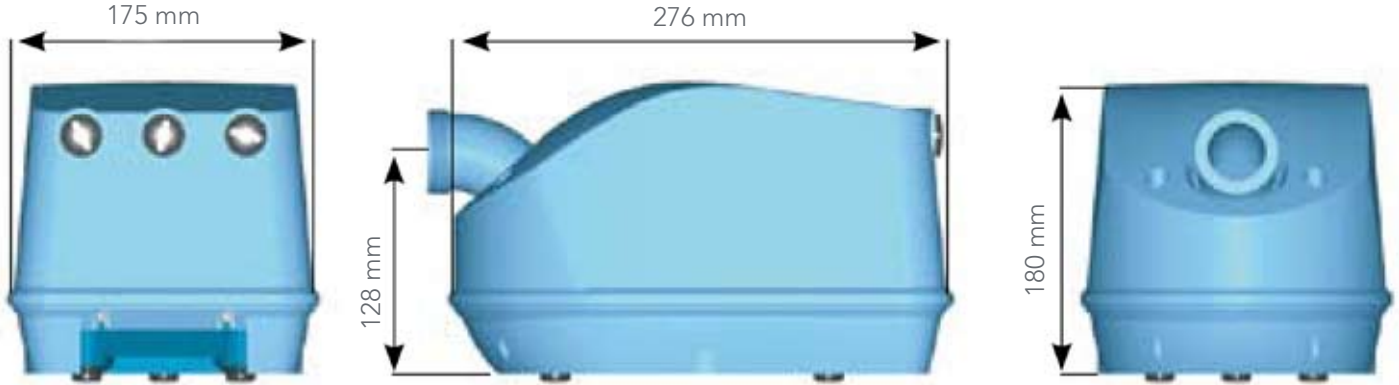

GenesisBlower

A unique combination of standard and sophisticated features. The extensive Genesis range enables you to find the ideal blower for exactly your application. Development focus on design, function and continuous improvement provides you with "state of the art" sales arguments for your final product. Unique performance levels, quiet running, multiple features and reliability. All blowers mentioned are single packed but are also available in bulk (64 blowers per pallet). The Genesis blowers are manufactured according to European norms EN60335-1 with focus on EN60335-2-60 where relevant.

MEASUREMENTS APPLY TO ALL MODELS.

Features

FEATURES	
NN	Electronic on/off blower
AN	Pneumatic on/off blower
HN	Electronic on/off blower with built-in heating element to reduce cold air in upstart
AH	Pneumatic on/off blower with built-in heating element to reduce cold air in upstart
VN	Electronic variable speed blower. With variable massage mode and automatic dry-out of air system. To be used with special touch UK01658A connected directly to the blower. See functional descriptions under "VH"
VH	Electronic variable speed blower with built-in heating element to reduce cold air in upstart. With variable massage mode and automatic dry-out of air system. To be used with special touch UK01658A connected directly to the blower. Functional description for "VN" and "VH": 1. Press on/off = high speed 2. Press +/- = in-/decrease blower speed 3. Press ~ = massage mode "pulsating effect" 4. Press on/off = off Automatic safety stop after 30 minutes
VNT	Electronic 3-speed blower. With variable massage mode and automatic dry-out of air system. To be used with one on/off touch or LED button. See functional descriptions under "VHT"
VHT	Electronic 3-speed blower with built-in heating element to reduce cold air in upstart. With variable massage mode and automatic dry-out of air system. To be used with one on/off touch or LED button. Functional description for "VNT" and "VHT": 1. First press = high speed 2. Second press = medium speed 3. Third press = low speed 4. Fourth press = massage mode "pulsating effect" 5. Fifth press = off Automatic safety stop after 30 minutes
ANT*	Pneumatic 3-speed blower. With variable massage mode and automatic dry-out of air system. To be used with one standard pneumatic button. See functional descriptions under "AHT"
AHT*	Pneumatic 3-speed blower with built in heating element to reduce cold air in upstart. With variable massage mode and automatic dry-out of air system. To be used with one standard pneumatic button. Functional description for "ANT" and "AHT": 1. First press = high speed 2. Second press = medium speed 3. Third press = low speed 4. Fourth press = massage mode "pulsating effect" 5. Fifth press = off Automatic safety stop after 30 minutes