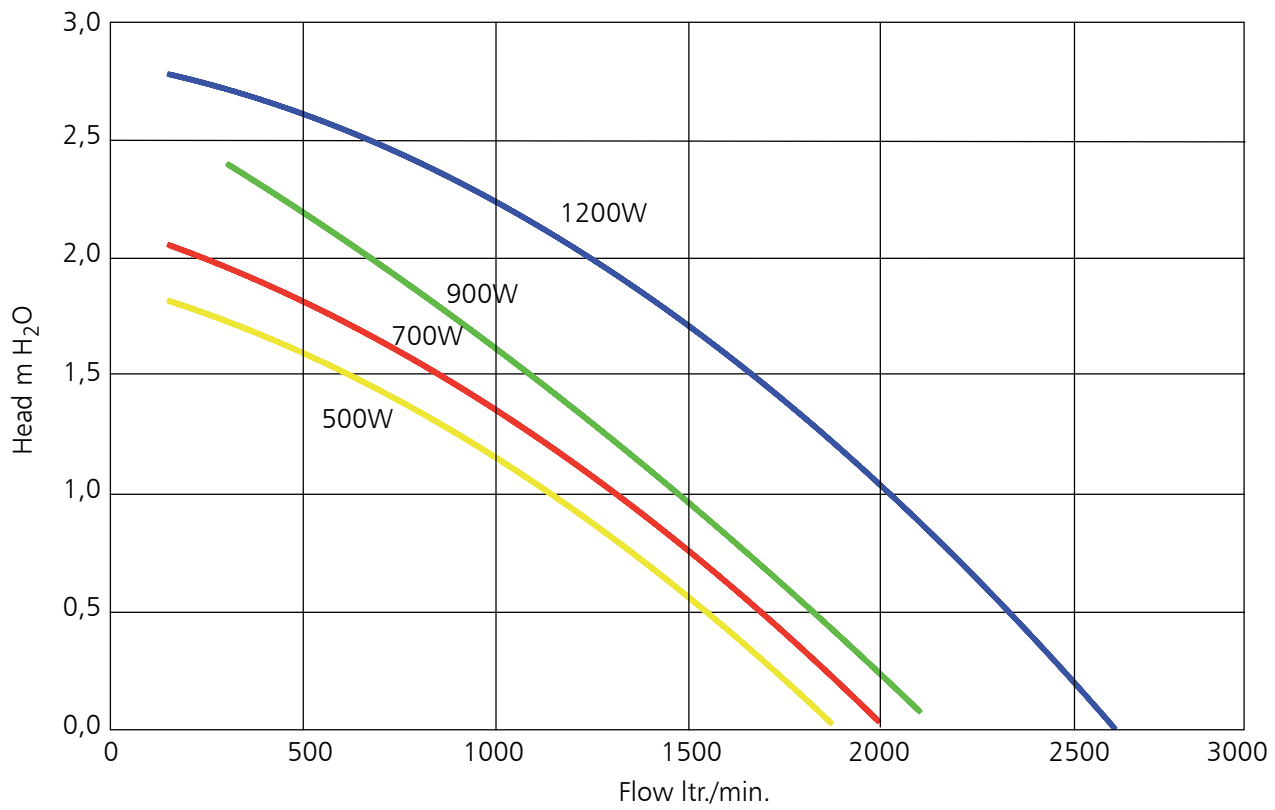

Model Overview

500W						
PART NUMBER	HEATER W	TOTAL W	V/HZ	PNEU.	3-SPEED PROGRAMME	VAR. SPEED PROGRAMME
G50-2NN-S		500W	230-240V/50Hz			
G50-2HN-S	250W	750W	230-240V/50Hz			
G50-2VN-S		500W	230-240V/50Hz			x
G50-2VNT-S		500W	230-240V/50Hz		x	
G50-2ANT-S		500W	230-240V/50Hz	x	x	

Union must be ordered separately.

700W						
PART NUMBER	HEATER W	TOTAL W	V/HZ	PNEU.	3-SPEED PROGRAMME	VAR. SPEED PROGRAMME
G70-2NN-S		700W	230-240V/50Hz			
G70-2HN-S	250W	950W	230-240V/50Hz			
G70-2VH-S	250W	950W	230-240V/50Hz			x

Union must be ordered separately.

900W						
PART NUMBER	HEATER W	TOTAL W	V/HZ	PNEU.	3-SPEED PROGRAMME	VAR. SPEED PROGRAMME
G90-2NN-S		900W	230-240V/50Hz			
G90-2AN-S		900W	230-240V/50Hz	x		
G90-2HN-S	250W	1150W	230-240V/50Hz			

Union must be ordered separately.

1200W			
PART NUMBER	TOTAL W	V/HZ	PNEU.
G120-2NN-S	1200W	230-240V/50Hz	
G120-2AN-S	1200W	230-240V/50Hz	x

Union must be ordered separately.

PerformanceCurve

BLOWER1010

© 2010 HydroAir International. A Division of Balboa Water Group. All rights reserved.
Roustvej 50 | DK-6800 Varde | p +45 75 22 46 88 | www.hydroair.dk