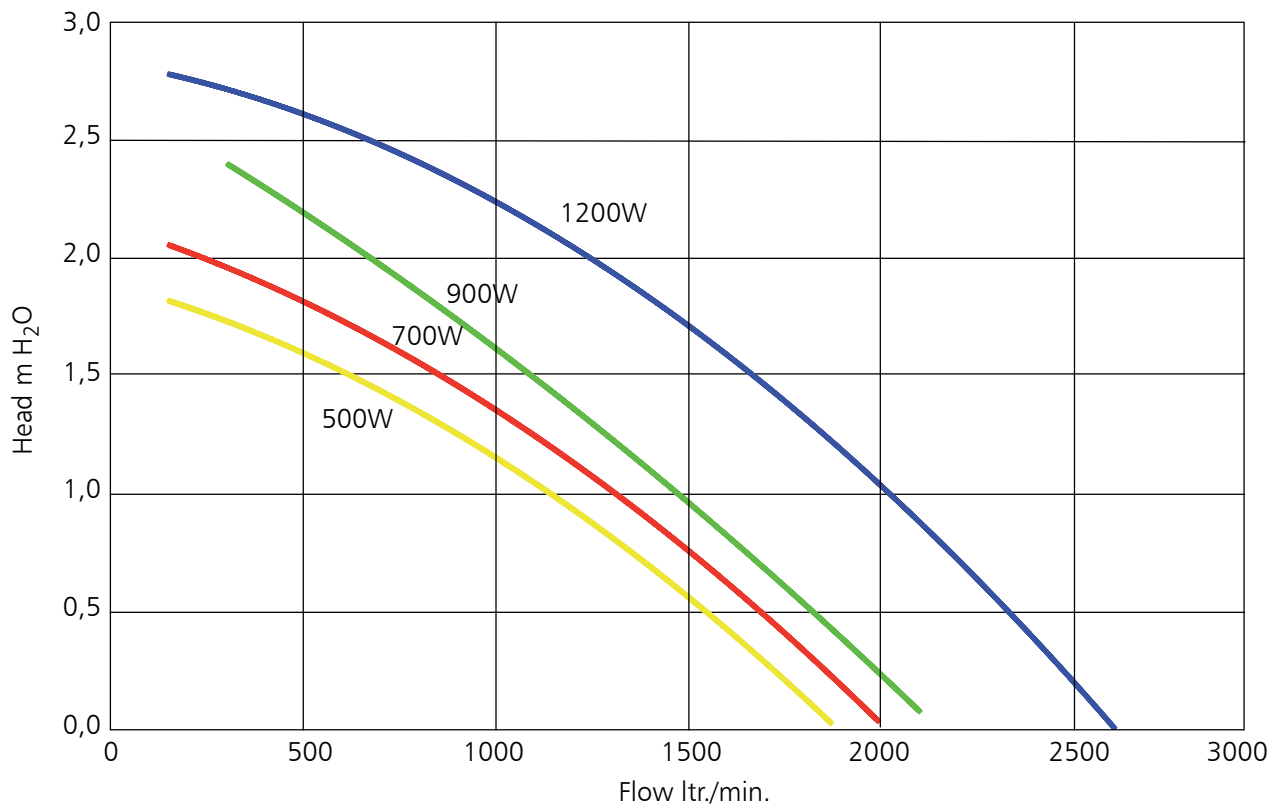

Model Overview

500W						
PART NUMBER	HEATER W	TOTAL W	V/HZ	PNEU.	3-SPEED PROGRAMME	VAR. SPEED PROGRAMME
G50-2NN-S		500W	230-240V/50Hz			
G50-2HN-S	250W	750W	230-240V/50Hz			
G50-2VN-S		500W	230-240V/50Hz			x
G50-2VNT-S		500W	230-240V/50Hz		x	
G50-2ANT-S		500W	230-240V/50Hz	x	x	

Union must be ordered separately.

700W						
PART NUMBER	HEATER W	TOTAL W	V/HZ	PNEU.	3-SPEED PROGRAMME	VAR. SPEED PROGRAMME
G70-2NN-S		700W	230-240V/50Hz			
G70-2HN-S	250W	950W	230-240V/50Hz			
G70-2VH-S	250W	950W	230-240V/50Hz			x

Union must be ordered separately.

900W						
PART NUMBER	HEATER W	TOTAL W	V/HZ	PNEU.	3-SPEED PROGRAMME	VAR. SPEED PROGRAMME
G90-2NN-S		900W	230-240V/50Hz			
G90-2AN-S		900W	230-240V/50Hz	x		
G90-2HN-S	250W	1150W	230-240V/50Hz			

Union must be ordered separately.

1200W			
PART NUMBER	TOTAL W	V/HZ	PNEU.
G120-2NN-S	1200W	230-240V/50Hz	
G120-2AN-S	1200W	230-240V/50Hz	x

Union must be ordered separately.

PerformanceCurve

BLOWER1010

© 2010 HydroAir International. A Division of Balboa Water Group. All rights reserved.
Roustvej 50 | DK-6800 Varde | p +45 75 22 46 88 | www.hydroair.dk